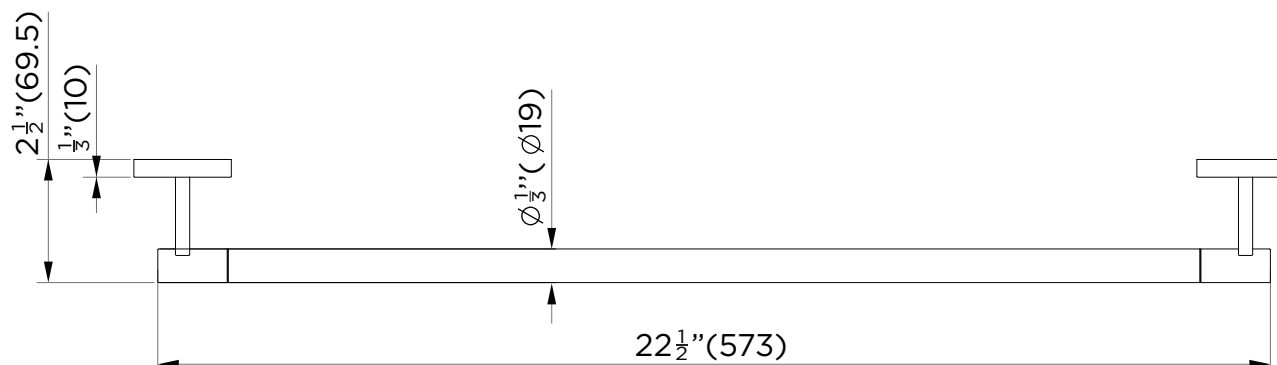

SPECIFICATIONS / TECHNICAL DATA

BATHROOM TOWEL BAR

24"

FRONT VIEW

TOP VIEW

ATTENTION! Dimensions may vary by up to 3/8". It is highly recommended to pull all dimensions of actual model for installation and measuring purposes.

MODEL# AC3TB24