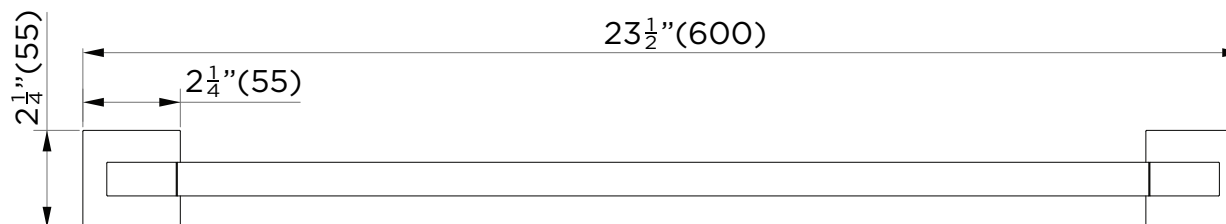

SPECIFICATIONS / TECHNICAL DATA

BATHROOM TOWEL BAR

24"

FRONT VIEW

TOP VIEW

ATTENTION! Dimensions may vary by up to 3/8". It is highly recommended to pull all dimensions of actual model for installation and measuring purposes.